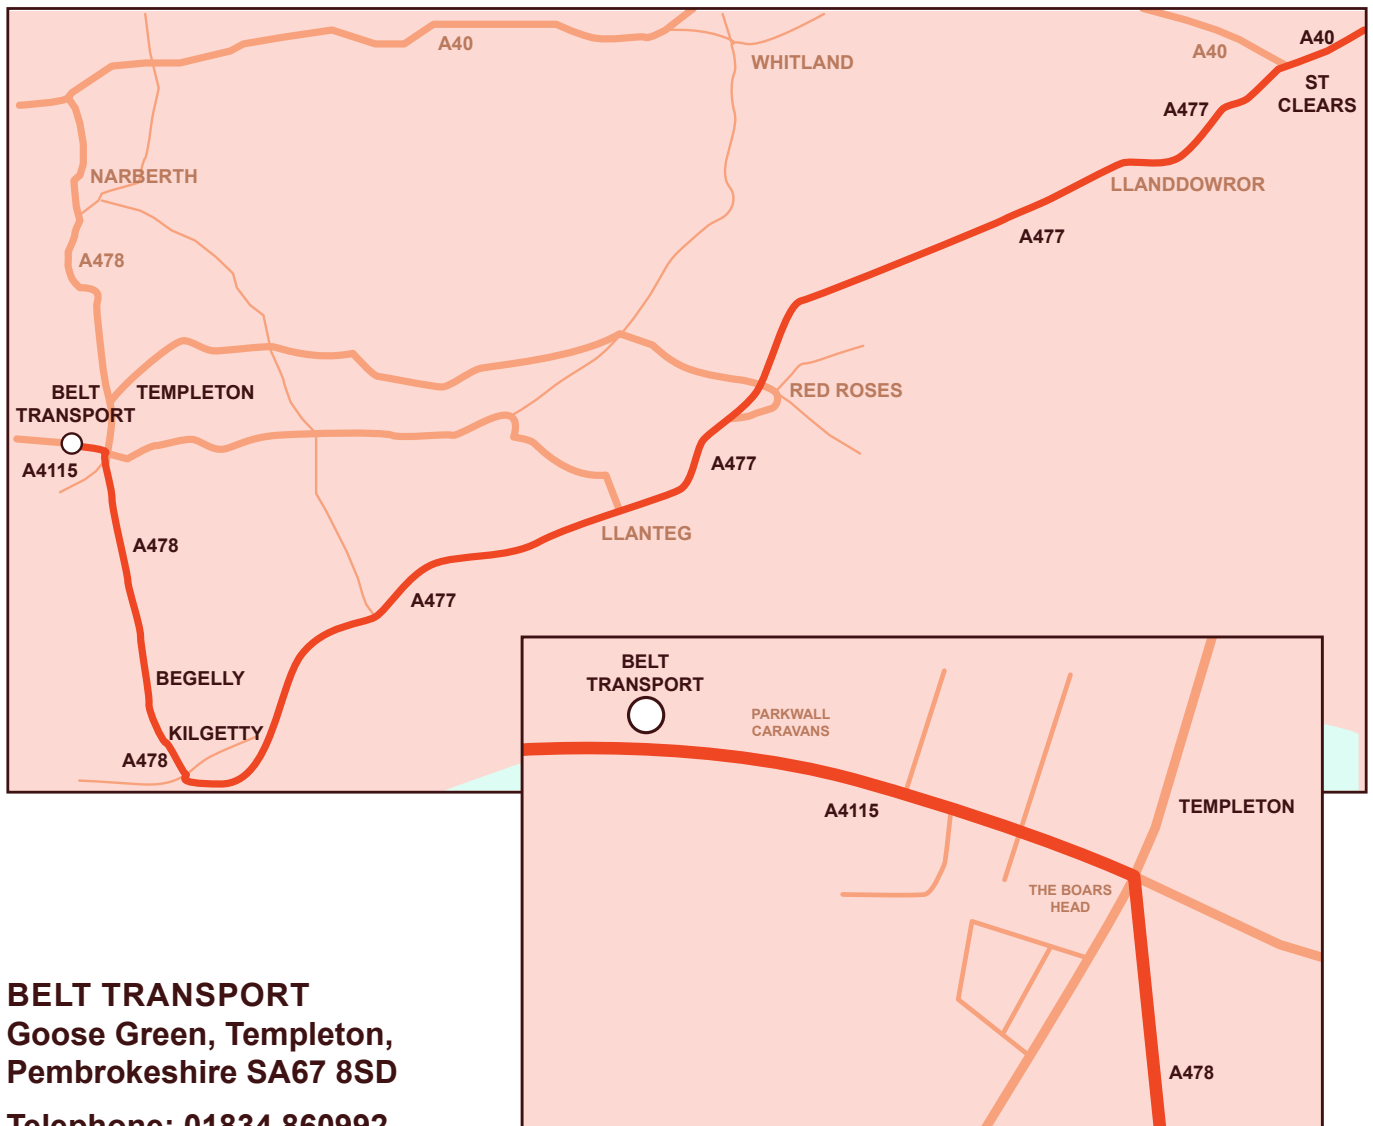

BELT TRANSPORT

Goose Green, Templeton,
Pembrokeshire SA67 8SD

Telephone: 01834 860992

DELIVERING TO OUR DEPOT?

DO NOT TAKE A40 FROM ST CLEARS OR TRY TO APPROACH THROUGH TOWN OF NARBERTH

- Please follow the route below From J48 M4 (1 hour away).
- Follow A48 West - Sign posted Carmarthen.
- From Carmarthen follow A40 West - Sign posted St Clears.
- From St Clears follow A477 West - Sign posted Pembroke Dock.
- After 12 miles at the Kilgetty roundabout take the A478 North - sign posted Narberth.
- After Approx 3 miles you reach the village of Templeton. 150 metres after 'TEMPLETON' sign, at 5 road crossroads take 90% left turn immediately after the Boars Head public house.
- On your right you will pass Larkspur Close, Sentence Gardens, Larkspur Garage, Parkwall Caravans and Bear Storage. We are next, sign posted Templeton Beer, Wine & Spirit Co and Parkwall Caravans (yard 2).

BELT TRANSPORT
Goose Green, Templeton,
Pembrokeshire SA67 8SD
Telephone: 01834 860992